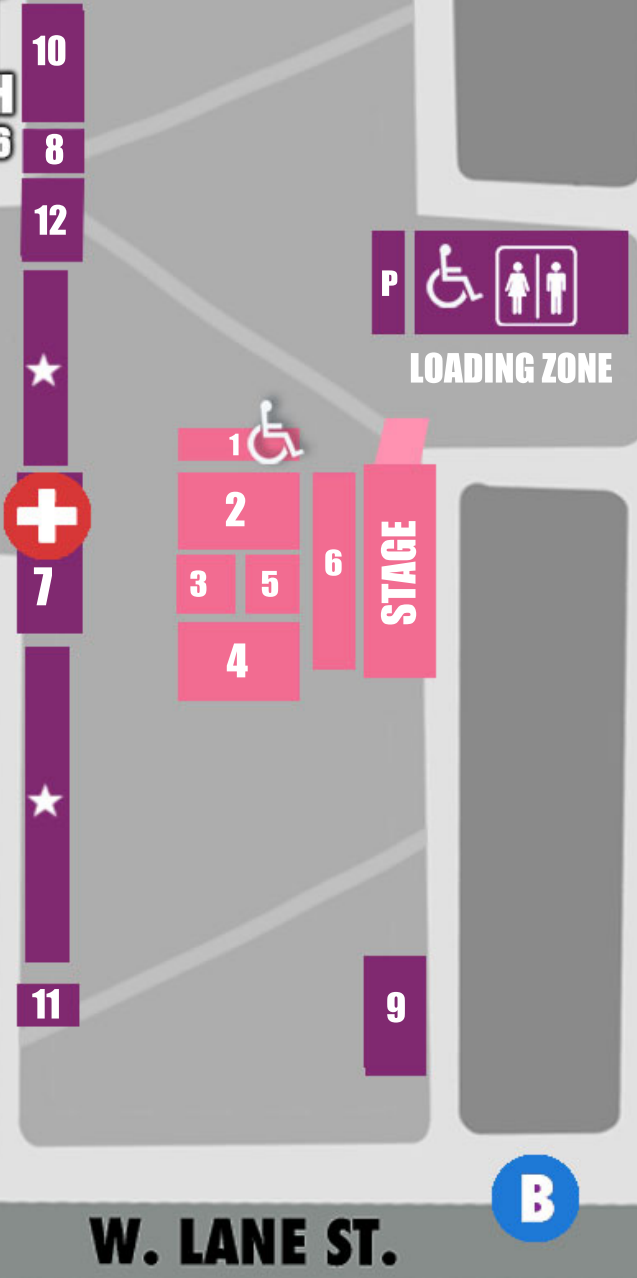

**2019 RALEIGH
WOMEN'S MARCH**
Saturday, January 26

HALIFAX MALL

SALISBURY ST.

POLK ST.

WILMINGTON ST.

NORTH ST.

W. LANE ST.

**12:30 PM - Marchers
gather at General
Assembly Building
(Not marching? Go
directly to Halifax Mall)**

**1 PM - March steps off
2 PM - Rally begins in
Halifax Mall**

★ **COMMUNITY PARTNER TABLES**
P Check-In at Loading Zone

WHEELCHAIR ACCESSIBILITY

BATHROOMS (WHEELCHAIR ACCESS)

FIRST AID

BUS PASSENGER DROP-OFF/PICK-UP

STAGE AREA

- 1 WHEELCHAIR ACCESSIBLE SEATING**
- 2 VIP SEATING**
- 3 PRESS**
- 4 VIP SEATING**
- 5 LIVE STREAMING**
- 6 SPEAKER SEATING**

THINGS TO DO

- 7 INFORMATION
T-SHIRT PREORDER PICKUP
VOLUNTEER CHECK IN**
- 8 SIGN MAKING TABLE**
- 9 WHY YOU RALLY BANNER**
- 10 SELFIE STATION**
- 11 T-SHIRT SALES BOOTH**
- 12 CHILDREN'S ACTIVITIES**